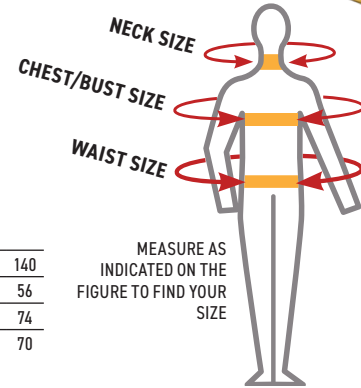

SIZE CHART

These size charts show body measurements and should be used as a guide when choosing the correct size. For example a person with a chest circumference of 108cm -112cm would take a size L when choosing a jacket or coverall.

MEN'S CHEST

	XXS		XS		S		M		L		XL	XXL	3XL		4XL		5XL		6XL		7XL		8XL									
METRIC (CM)	72	76	80	84	88	92	96	100	104	108	112	116	120	124	128	132	136	140	144	148	152	156	160	164	168	172	176	180	184	188	192	196
IMPERIAL (INCHES)	28	30	32	33	34	36	38	40	41	42	44	46	47	48	50	52	54	55	56	58	60	62	64	65	66	67	69	71	73	74	76	77
EURO	36	38	40	42	44	46	48	50	52	54	56	58	60	62	64	66	68	70	72	74	76	78	80	82	84	86	88	90	92	94	96	98
LEISUREWEAR	XS		S		M		L		XL	XXL	3XL		4XL		5XL		6XL		7XL		8XL											

WOMEN'S BUST

	XS		S		M		L		XL	XXL	3XL		4XL				
METRIC (CM)	72	76	80	84	88	92	96	100	104	108	112	116	120	124	128	132	136
IMPERIAL (INCHES)	28	30	32	33	34	36	38	40	41	42	44	46	47	48	50	52	54
EURO - DE, BE, NL, NO, SV, DK	32	34	36	38		40	42	44	46		48	50	52		54	56	58
EURO - FR, ES, PT	34	36	36/38	40		42	44	46/48	48	50	52	54		56	58	60	62
ITALY - IT	36	38	40	42		44	46	46	50	52	54	56		58	60	62	62
UK			8	10	12	14	16	18		20	22	24	26		28	30	30
LEISUREWEAR	XS		S		M		L		XL	2XL	3XL		4XL				

MEASURE AS INDICATED ON THE FIGURE TO FIND YOUR SIZE

LEG LENGTH

- 29" - 74CM - SHORT
- 31" - 79CM - REG
- 33" - 84CM - TALL
- 36" - 92CM - XTALL

Note: Garment sizes vary depending on the style.

FOOTWEAR SIZE CHART