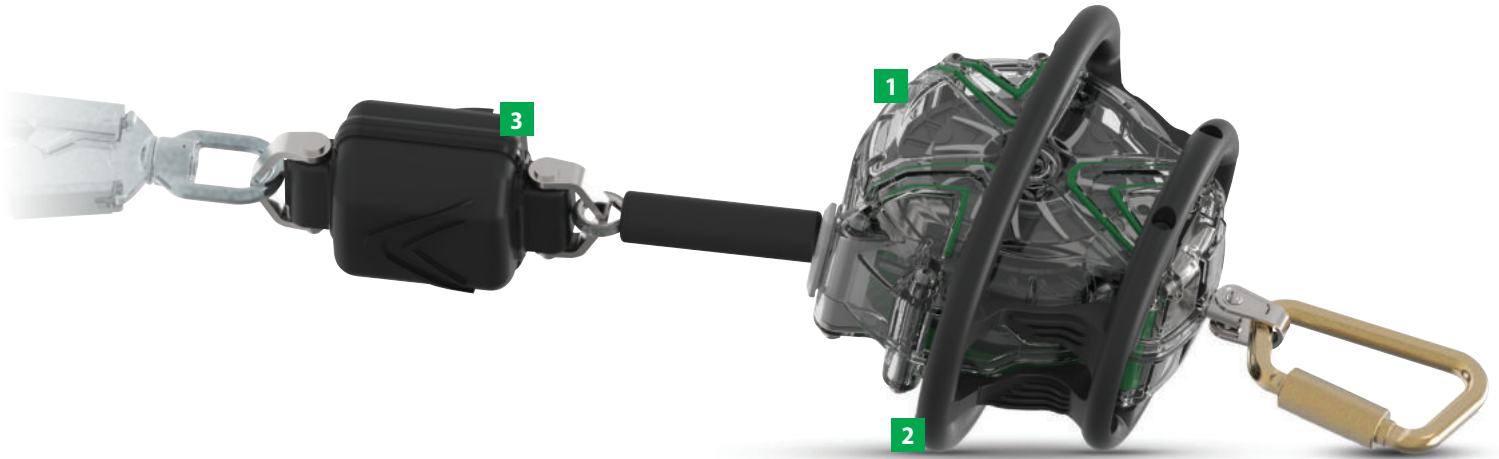

V-EDGE® Leading-Edge SRLs

Specifically engineered and tested for use at foot-level tie off, the V-EDGE SRL meets EN 360: 2002 & VG11 sheet 60 Leading-Edge requirements.