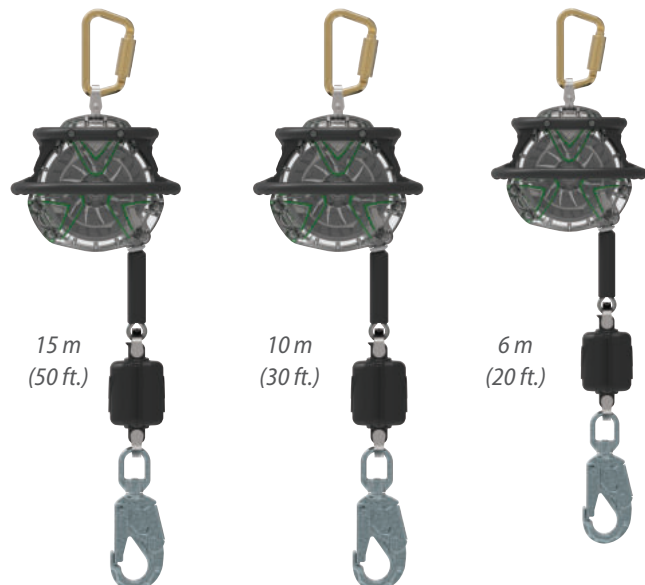

Reduce Downtime

Internal components like the cable and energy absorber can be replaced on site—reducing repair times.