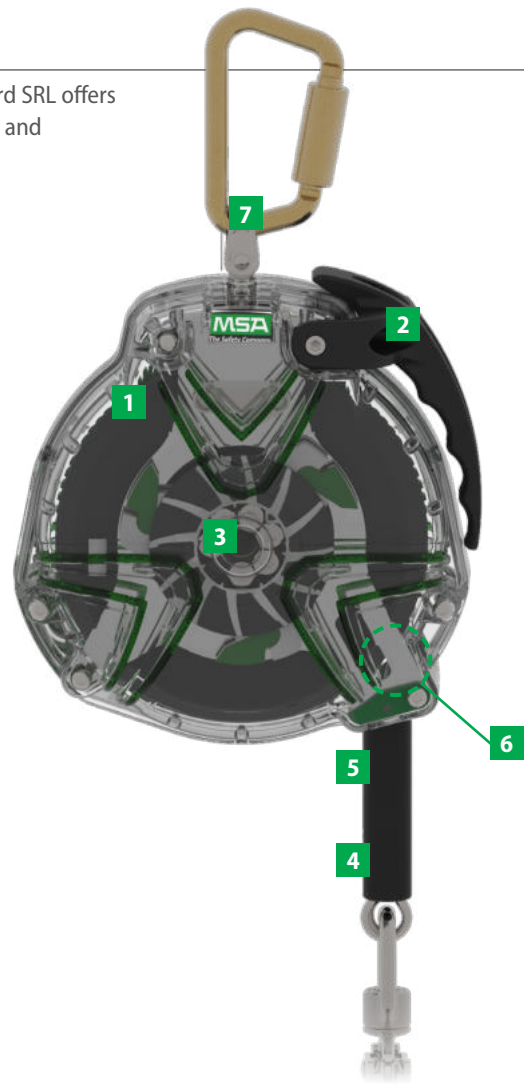

V-TEC® Standard SRLs

With premium components and innovative engineering, the V-TEC Standard SRL offers controlled cable retraction—preventing excessive lifeline retraction speed and protecting internal parts from damage.

Easy Inspection

Clear outer housing.

Easy Transportation

Carry handle included.

Assured Safety

Spiral radial energy-absorbing technology requires zero calibration or adjustment.

Downtime Minimized

Completely field-serviceable, the cable, energy-absorber, and retraction dampener can all be replaced on site.

Versatile

Galvanized or stainless steel cable.

Durable

Retraction dampening features control the cable speed to 3 m/s (<10 ft./s).

Built to Last

Stainless steel/engineered plastics.