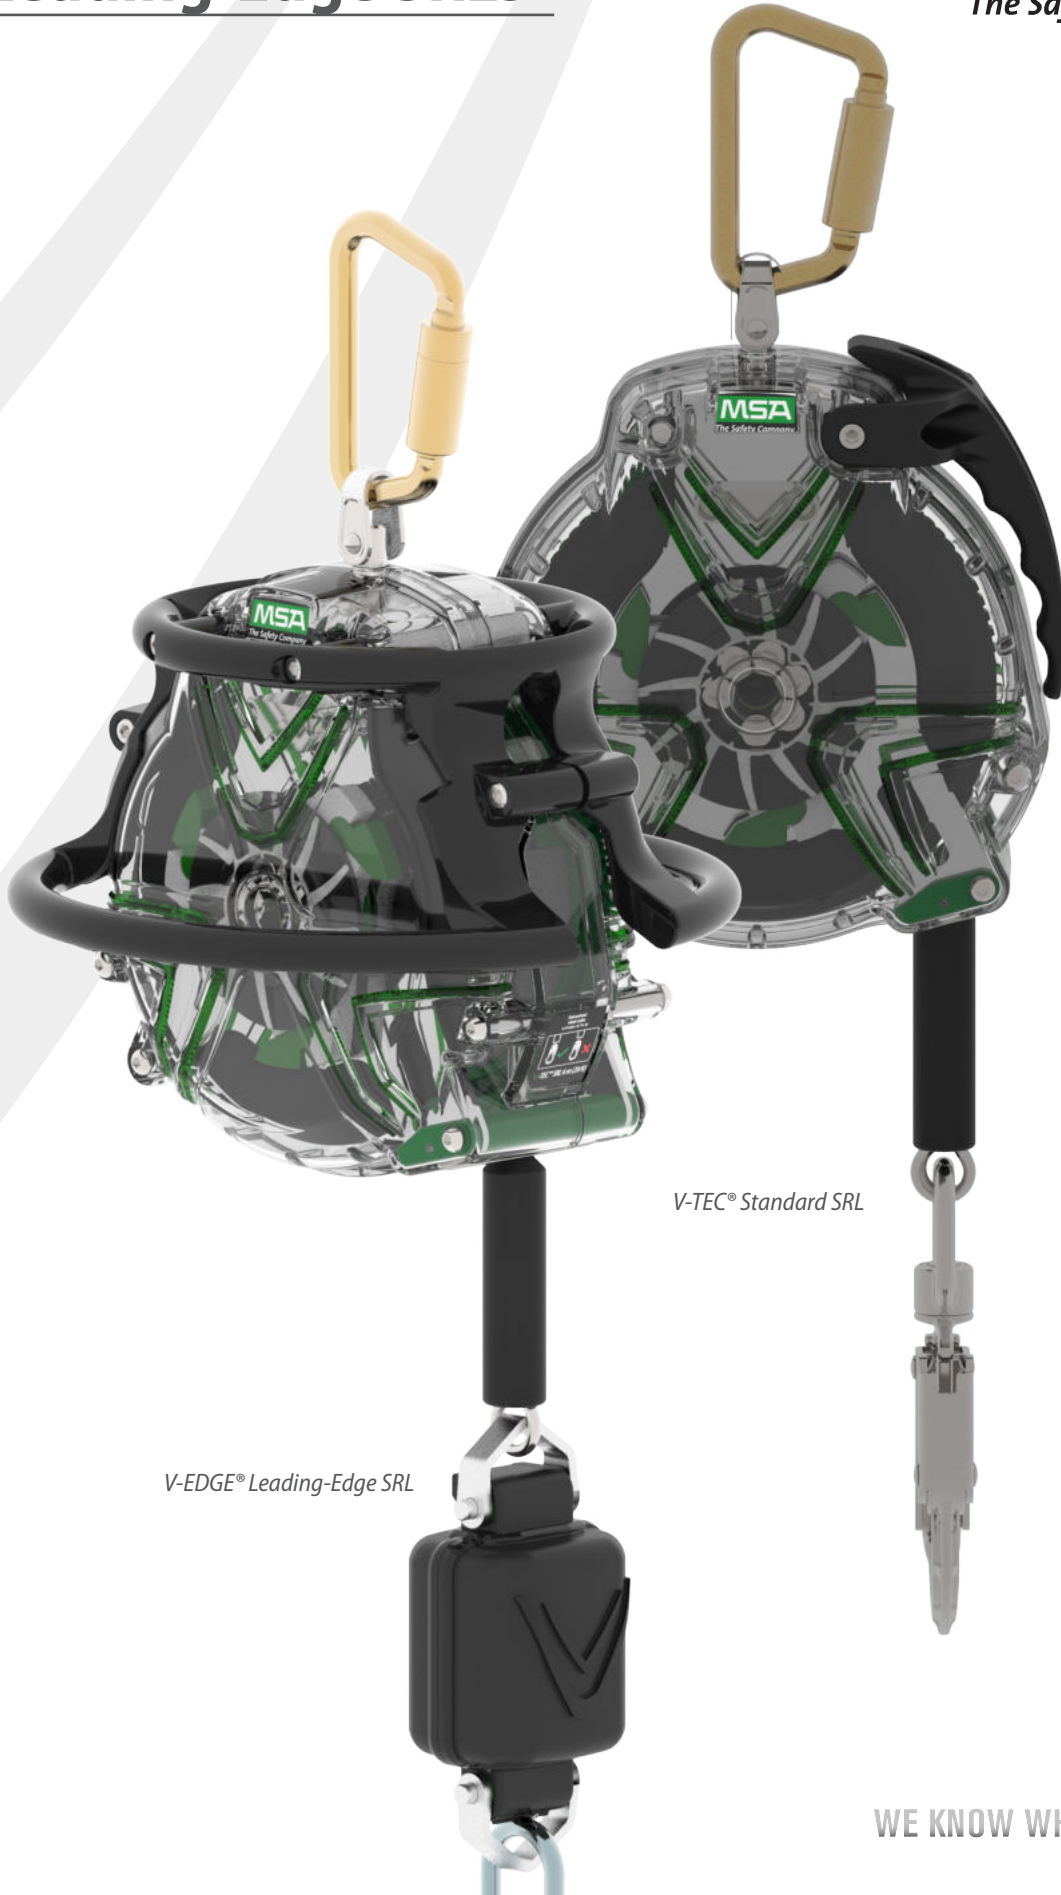

V-SERIES™ Standard & Leading-Edge SRLs

V-TEC® Standard SRL

V-EDGE® Leading-Edge SRL

WE KNOW WHAT'S AT STAKE.